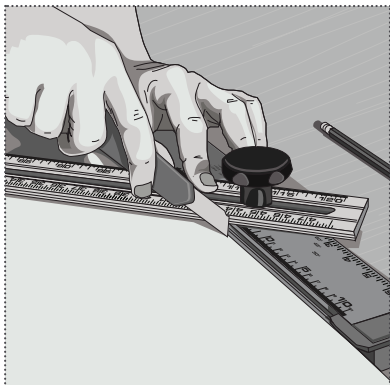

317 ADJUSTABLE DRYWALL T-SQUARE

FEATURES

- 2 easy-to-read vials
- Horizontal, vertical knife guides for safe and easy cutting on drywall panels
- Dual slots for marking, measuring, cutting, scoring drywall sheets
- Magnetic bar holds screws and nails
- Built-in storage case for knives, blades, accessories
- Ergonomically designed handle
- Angle marks on ruler

317 ADJUSTABLE DRYWALL T-SQUARE

	 unit	 in/cm	 ft ³ /m ³	 lb/kg	 EAN	 UPC
317	6 units	129 x 28 x 10cm 51" x 11" x 11"	1.3 ft ³ 0.361 m ³	15 lbs 7 kg	739632720603	7290100843710